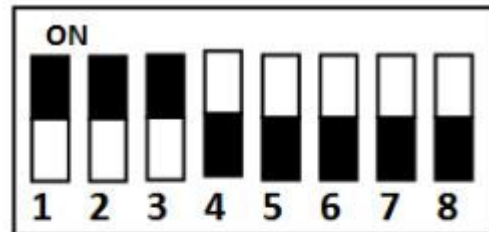

Hikvision Card Reader DIP Switch Settings

Address 1 - Door 1 Entrance Card Reader

Address 5 - Door 3 Entrance Card Reader

Address 2 - Door 1 Exit Card Reader

Address 6 - Door 3 Exit Card Reader

Address 3 - Door 2 Entrance Card Reader