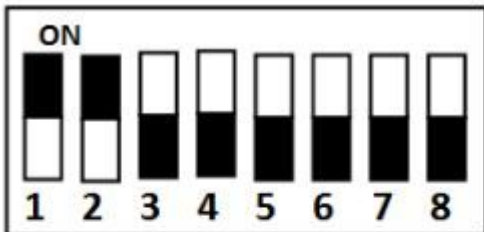

Hikvision Card Reader DIP Switch Settings

Address 1 - Door 1 Entrance Card Reader

Address 5 - Door 3 Entrance Card Reader

Address 2 - Door 1 Exit Card Reader

Address 6 - Door 3 Exit Card Reader

Address 3 - Door 2 Entrance Card Reader