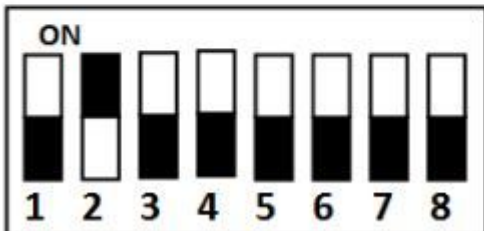

Hikvision Card Reader DIP Switch Settings

Address 1 - Door 1 Entrance Card Reader

Address 5 - Door 3 Entrance Card Reader

Address 2 - Door 1 Exit Card Reader

Address 6 - Door 3 Exit Card Reader

Address 3 - Door 2 Entrance Card Reader