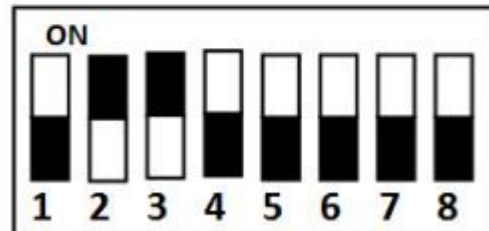

Hikvision Card Reader DIP Switch Settings

Address 1 - Door 1 Entrance Card Reader

Address 5 - Door 3 Entrance Card Reader

Address 2 - Door 1 Exit Card Reader

Address 6 - Door 3 Exit Card Reader

Address 3 - Door 2 Entrance Card Reader