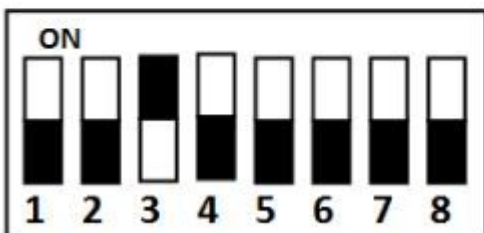

Address 4 - Door 2 Exit Card Reader