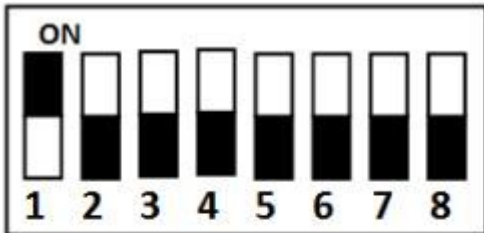

Hikvision Card Reader DIP Switch Settings

Address 1 - Door 1 Entrance Card Reader

Address 5 - Door 3 Entrance Card Reader

Address 2 - Door 1 Exit Card Reader

Address 6 - Door 3 Exit Card Reader

Address 3 - Door 2 Entrance Card Reader