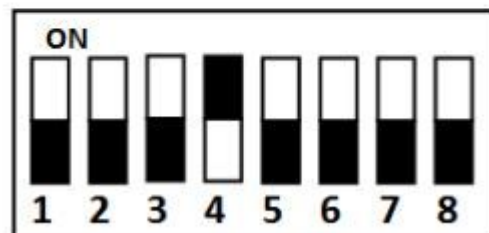

Address - Door 4 Exit Card Reader